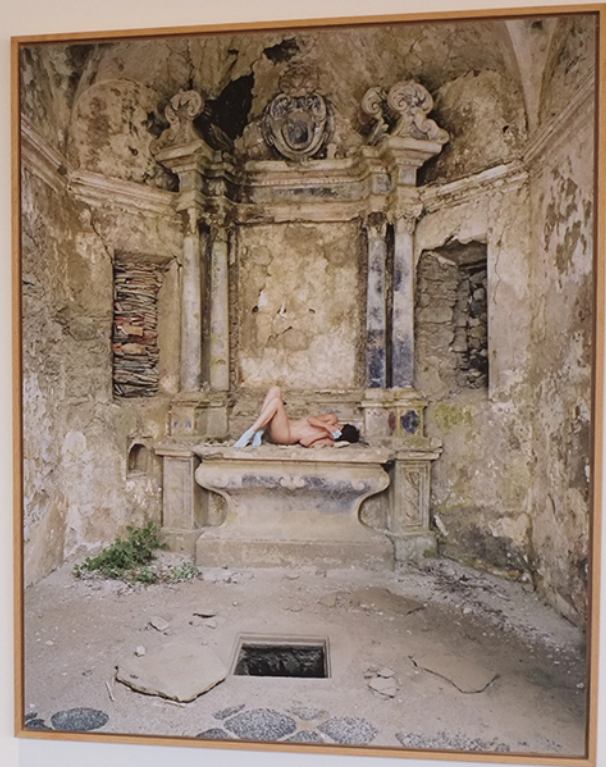

PIERRE CLAUSS & MODI  
**Entre deux**

VAN 21.04 TOT 23.06.2013

- 0012  
"Portrait of the artist"  
2012
- 0013  
"Ladder" 2012
- 0014  
"La face cachée de la lune"  
2012
- 0015  
"Portrait of the artist"  
2012
- 0016  
"Portrait of the artist" 2012

Two small white labels with illegible text, likely artist or title information, positioned to the right of the three portraits.

- 1. Forest floor
- 2. Tree stump
- 3. Moss-covered rock
- 4. Moss-covered rock