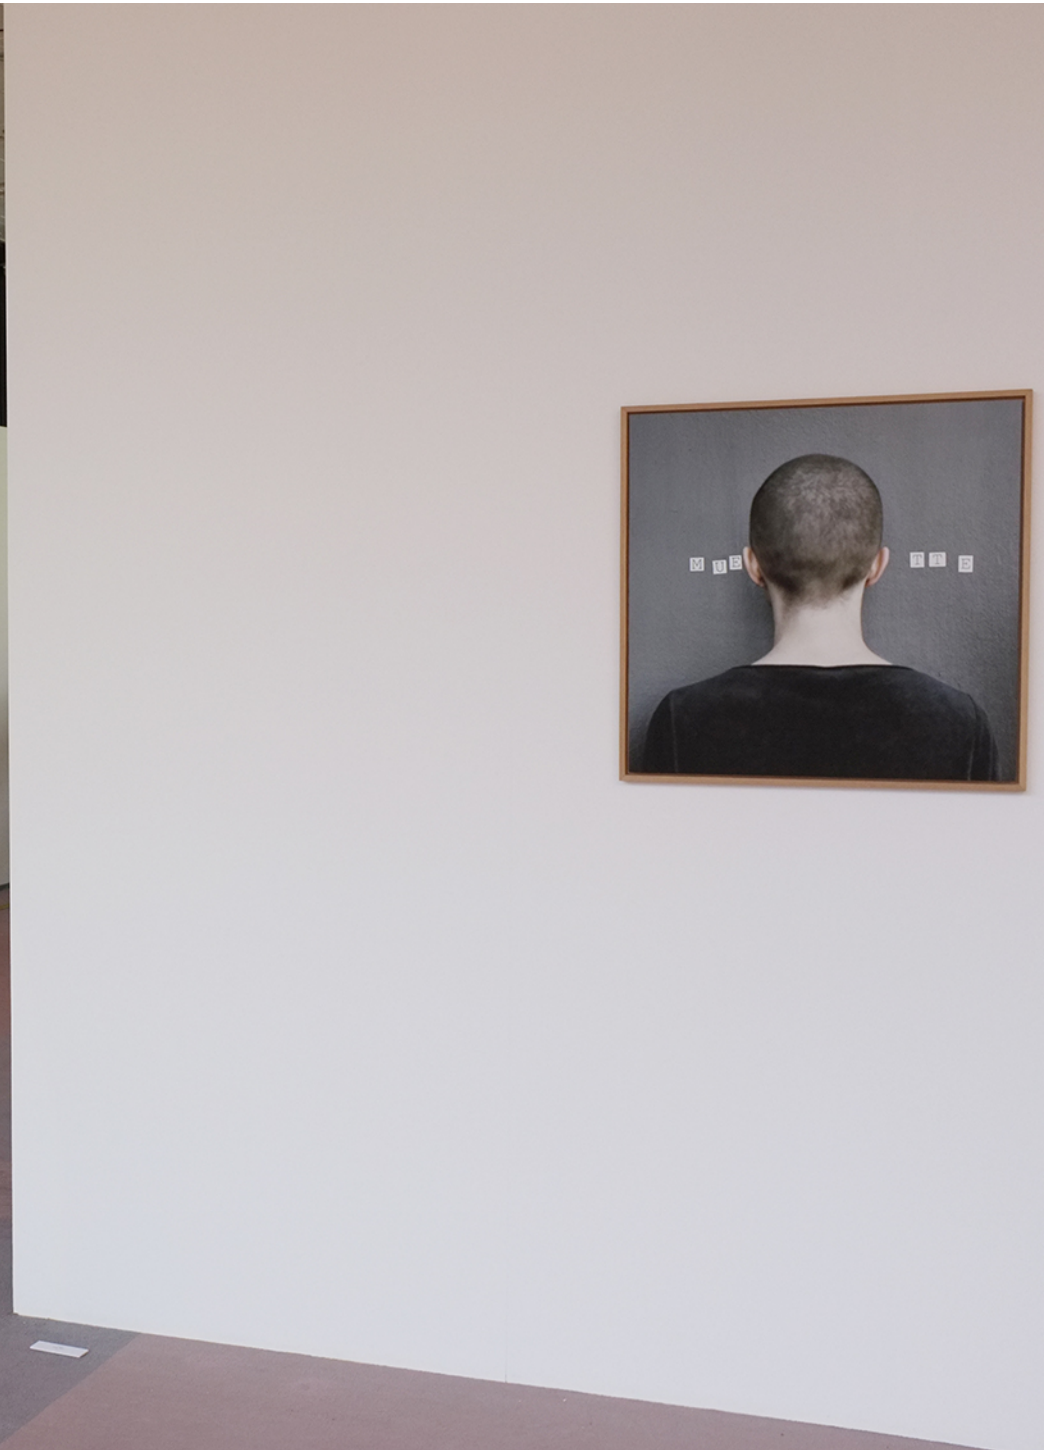

PIERRE CLAUSS & MODI  
**Entre deux**

VAN 21.04 TOT 23.06.2013

- 0012  
"Portrait of the artist"  
2012
- 0013  
"Ladder" 2012
- 0014  
"La face cachée de la lune"  
2012
- 0015  
"Portrait of the artist"  
2012
- 0016  
"Portrait of the artist" 2012

Two small white labels with illegible text, likely artist or title information, positioned to the right of the three portraits.

- 1. Forest floor
- 2. Tree stump
- 3. Moss-covered rock
- 4. Moss-covered rock