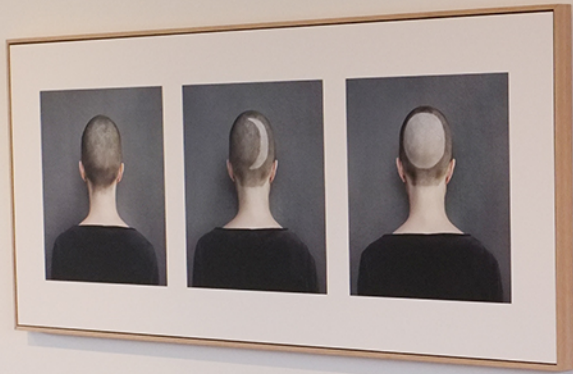

PIERRE CLAUSS & MODI  
**Entre deux**

VAN 21.04 TOT 23.06.2013

- 0012  
"Portrait of the artist"  
2012
- 0013  
"Ladder" 2012
- 0014  
"La face cachée de la lune"  
2012
- 0015  
"Portrait of the artist"  
2012
- 0016  
"Portrait of the artist" 2012

Two small white labels with illegible text, likely artist or title information, positioned to the right of the three portraits.

- 1. Forest floor
- 2. Tree stump
- 3. Moss-covered rock
- 4. Moss-covered rock